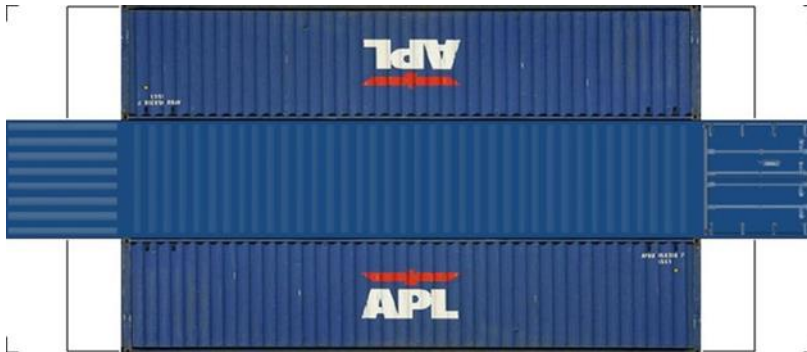

BUILD YOUR OWN (N SCALE) 40ft SHIPPING CONTAINERS

[Click to watch instructional video](#)

BUILD YOUR OWN (40ft SHIPPING CONTAINERS) N SCALE

Drawn By
www.krafttrains.com